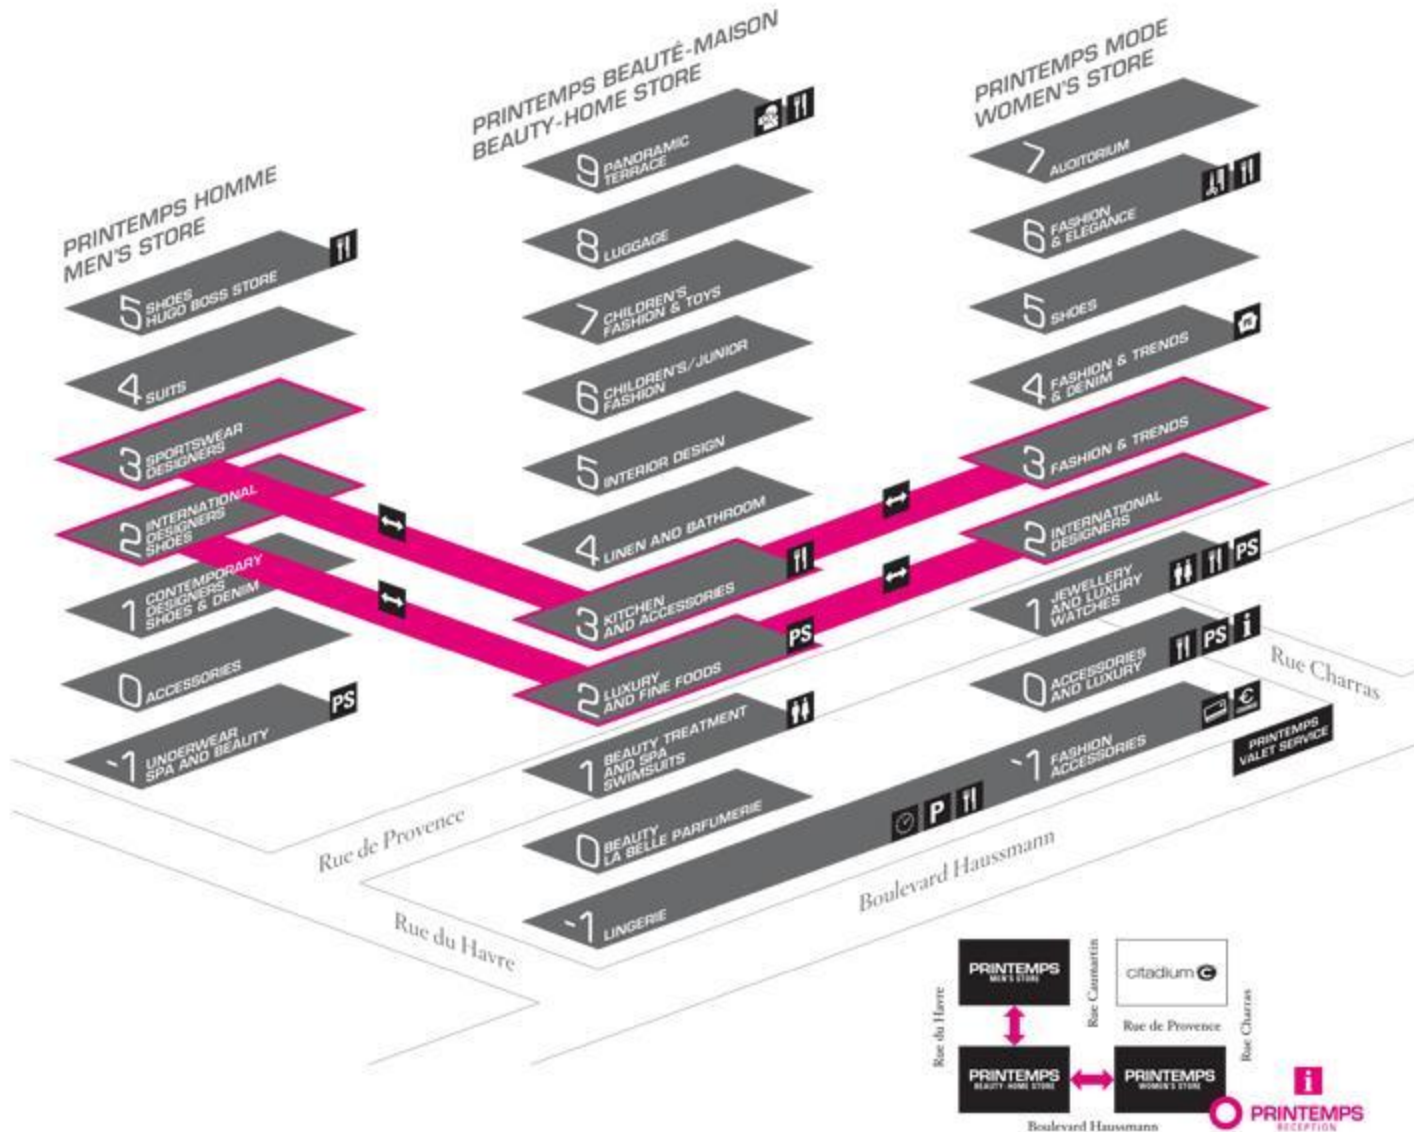

# MAP & SERVICES

-  PRINTEMPS RECEPTION
-  PRINTEMPS SERVICES TAX REFUND DESK
-  TAX REFUND & BUREAU DE CHANGE
-  PERSONAL SHOPPER
-  FOOTBRIDGE
-  RESTAURANT
-  PANORAMIC VIEW
-  HAIR SALON
-  ATM
-  TOILETS
-  WATCH REPAIR
-  CAR PARK
-  PRINTEMPS VALET SERVICE

WIFI IS AVAILABLE THROUGHOUT THE STORE 